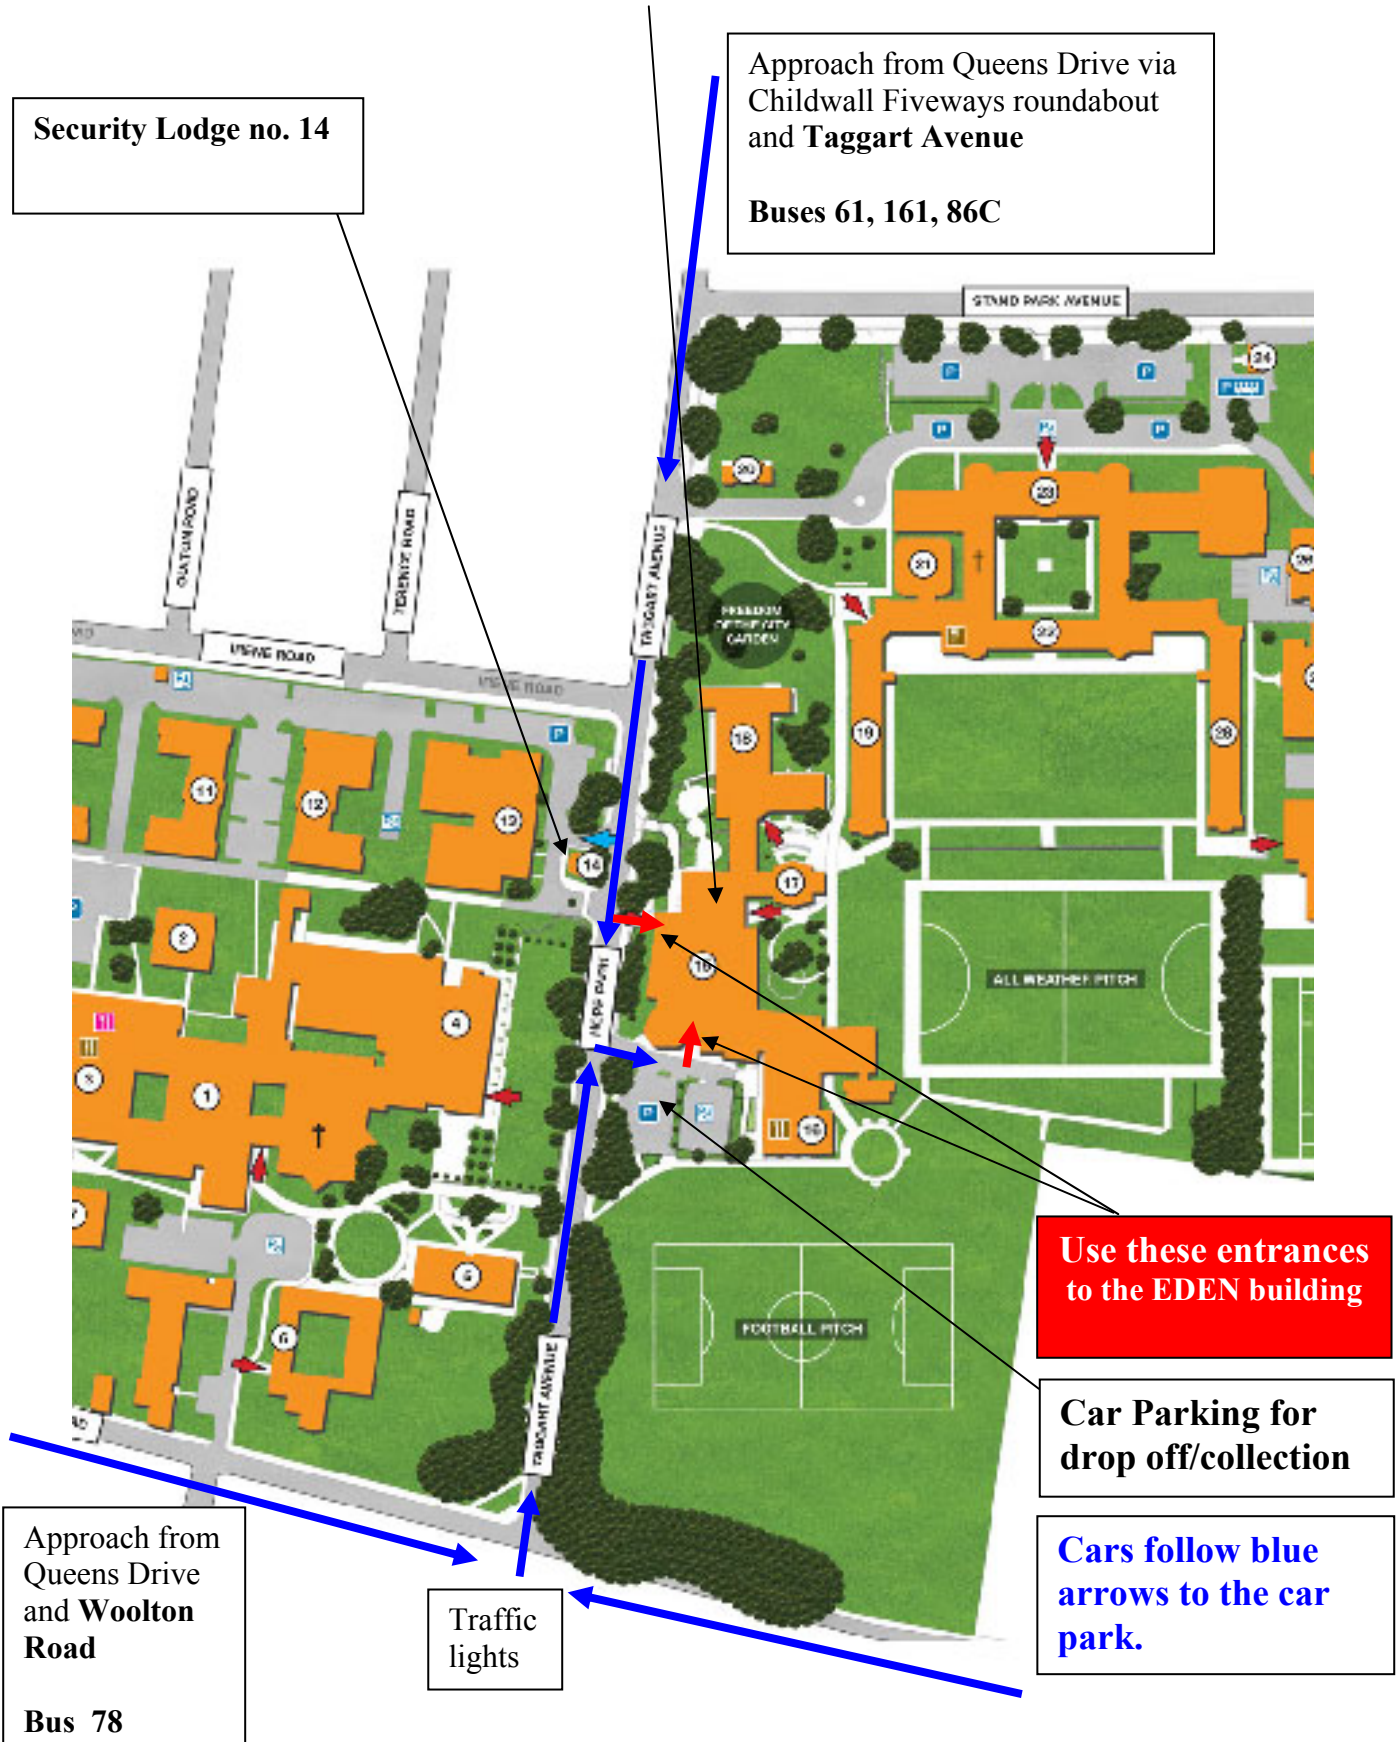

Liverpool Hope University  
**EDEN (Education and Enterprise) Building**  
(shown on the plan as no. 15, 18)  
**Post Code: L16 9JD**

For further maps and directions from main roads and motorways go to the Liverpool Hope University website:  
<http://www.hope.ac.uk/getting-to-hope/maps.html> and download pdf's  
**Hope Park Campus Map 120Kb** and **Getting to Hope Park 211.13 Kb**