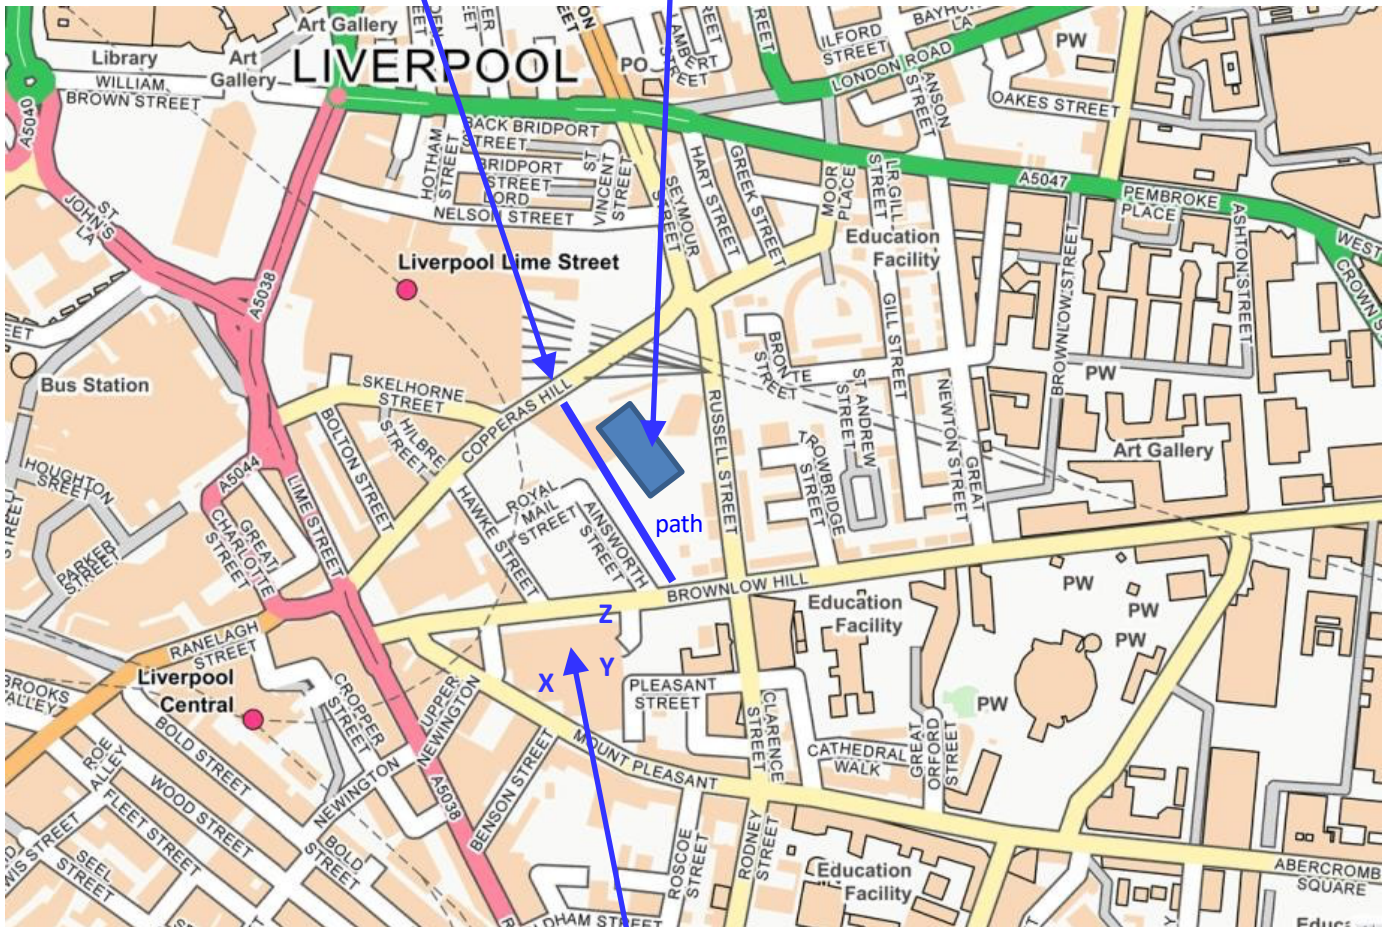

## Student Life Building (blue)

L3 5AJ

Access by **pathway (blue)** between Copperas Hill and Brownlow Hill

Mount Pleasant car park (£6.00 per day)

The entrance for vehicles is from Mount Pleasant (shown above as X)

The exit for vehicles and pedestrians is on Level 7 (shown above as Y)

There is a pedestrian exit on Level 5 opposite Ainsworth Street (shown above as Z)

Blue Badge parking is also on Level 5